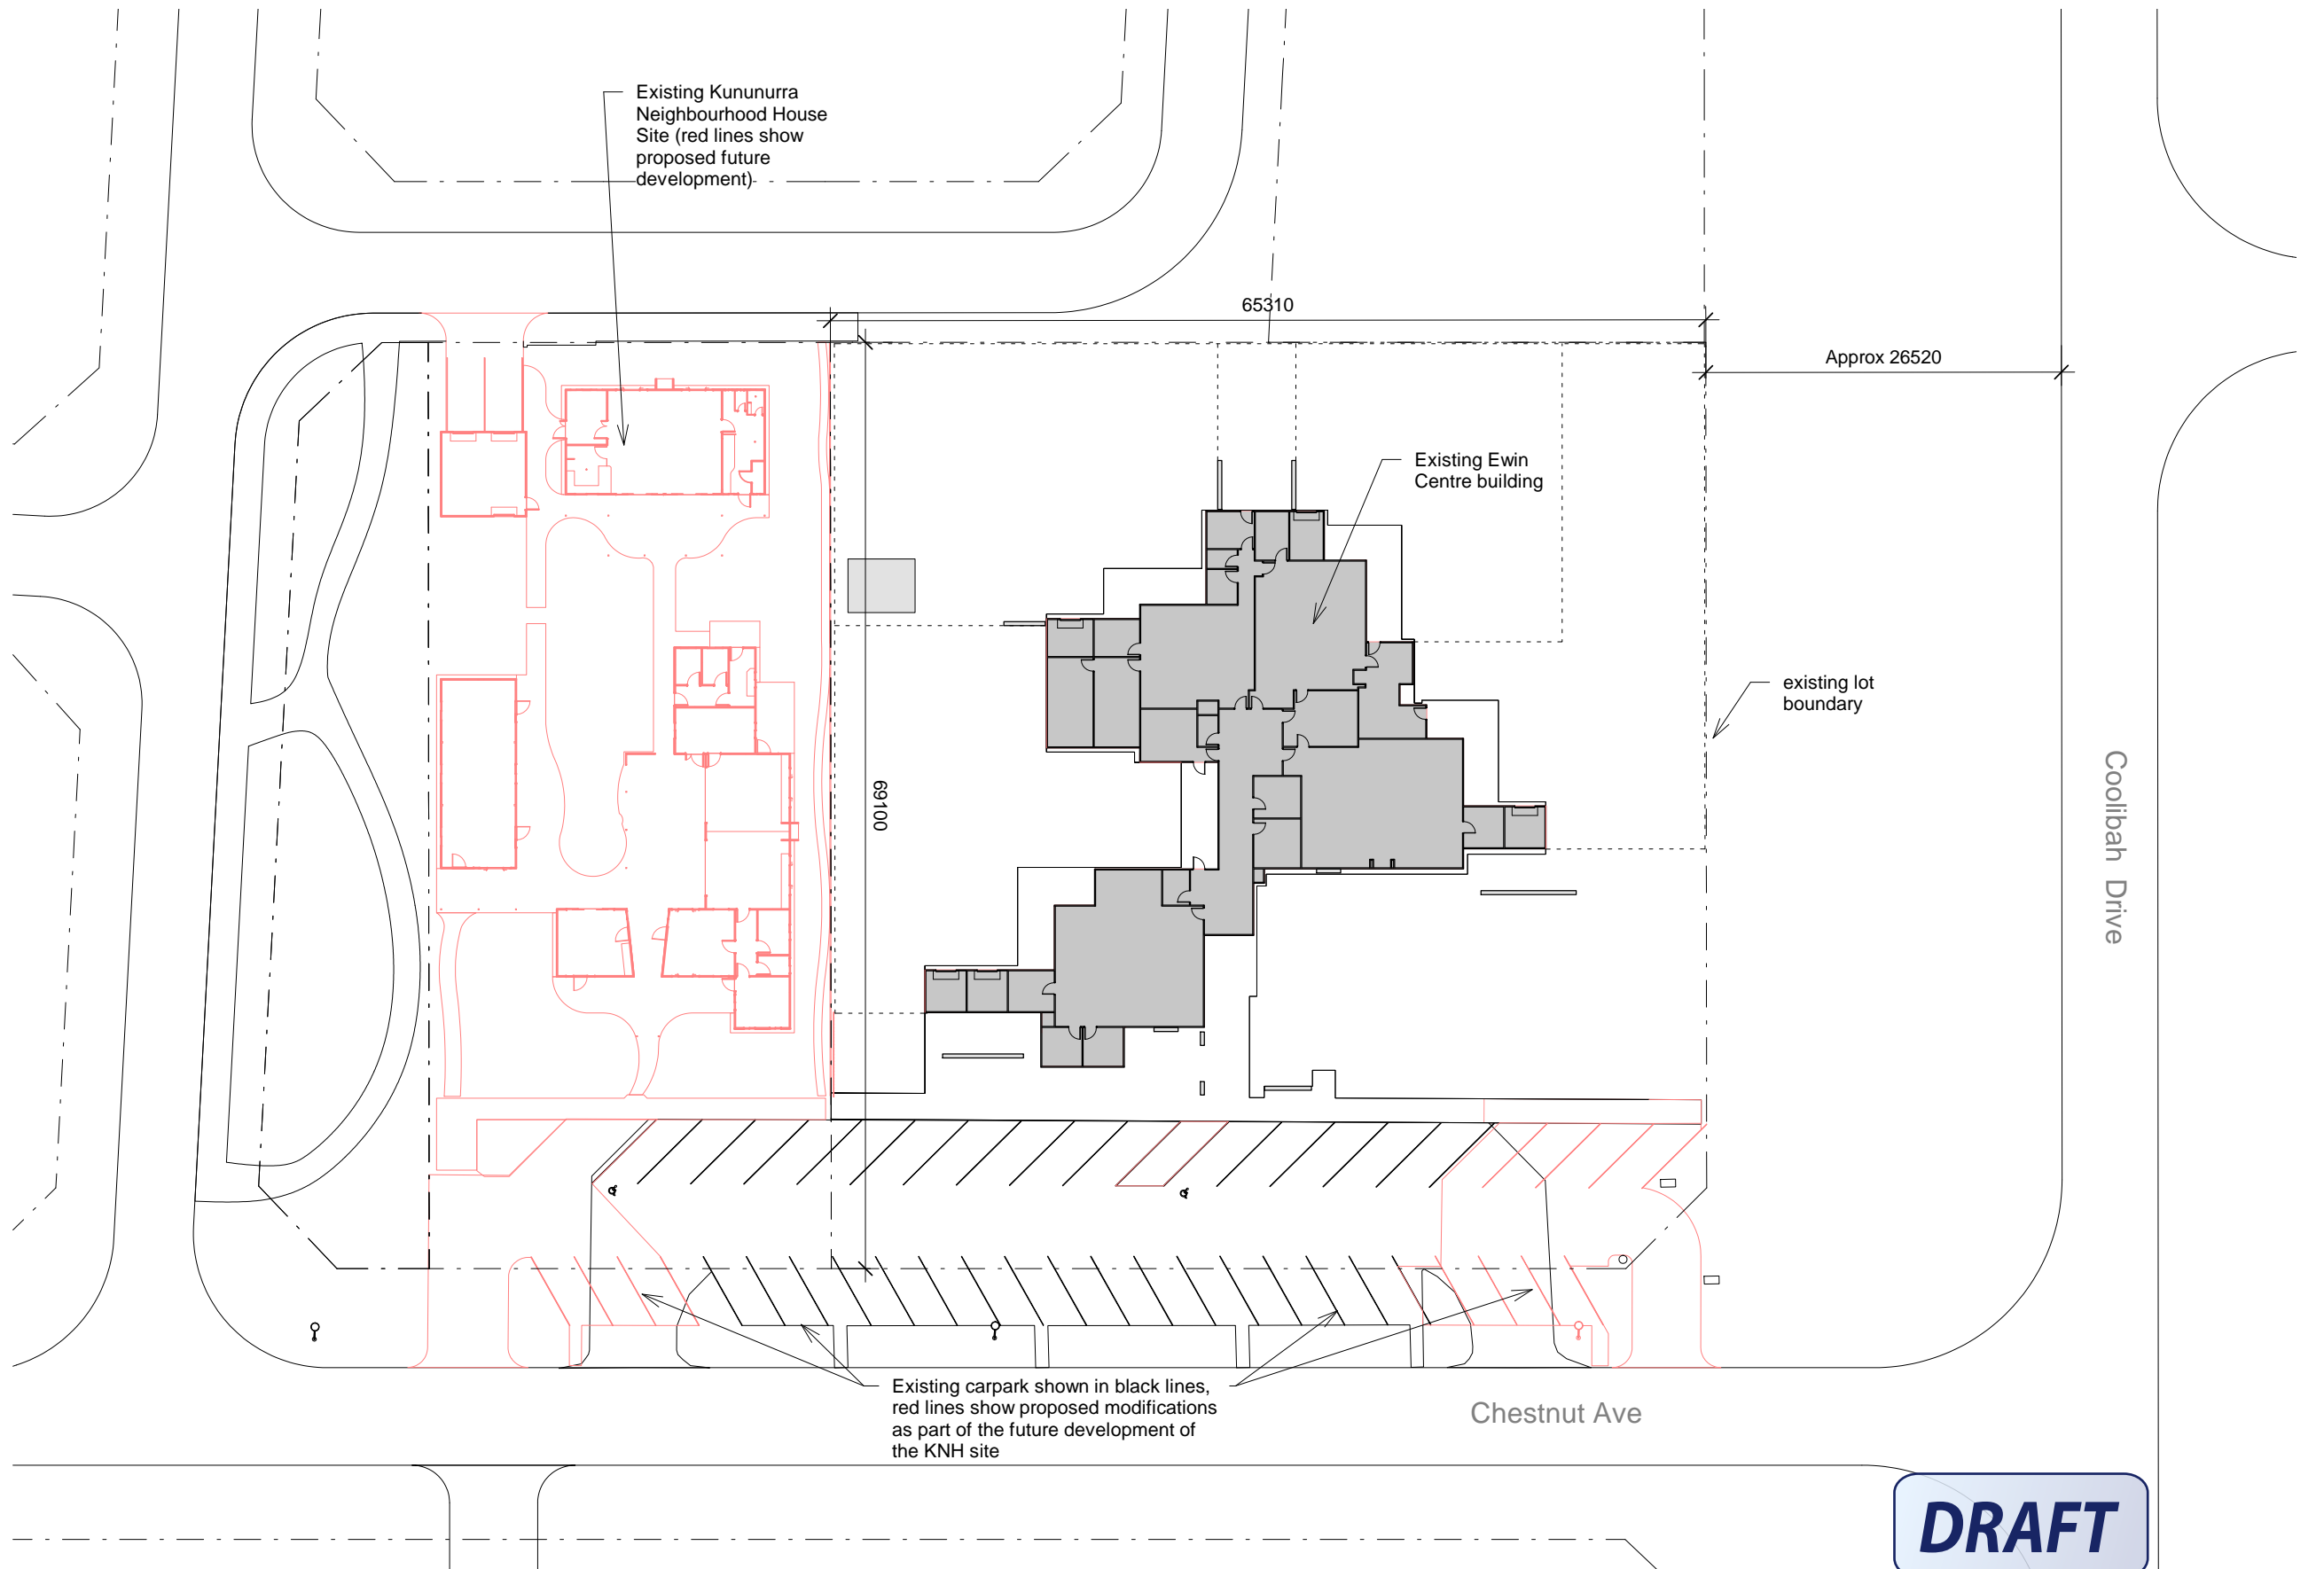

1

Existing Site Plan
1 : 500

DRAFT

concept design

mark phillips architect
 p.o. box 1873 kununurra
 WA 6743
 ph (08) 91 691 206
 mob 0417 317 241
 markphillips@westnet.com.au

Client		
Ewin Early Learning Centre		
Dwg Title	Revision	Dwg No.
Existing Site	1A	A00