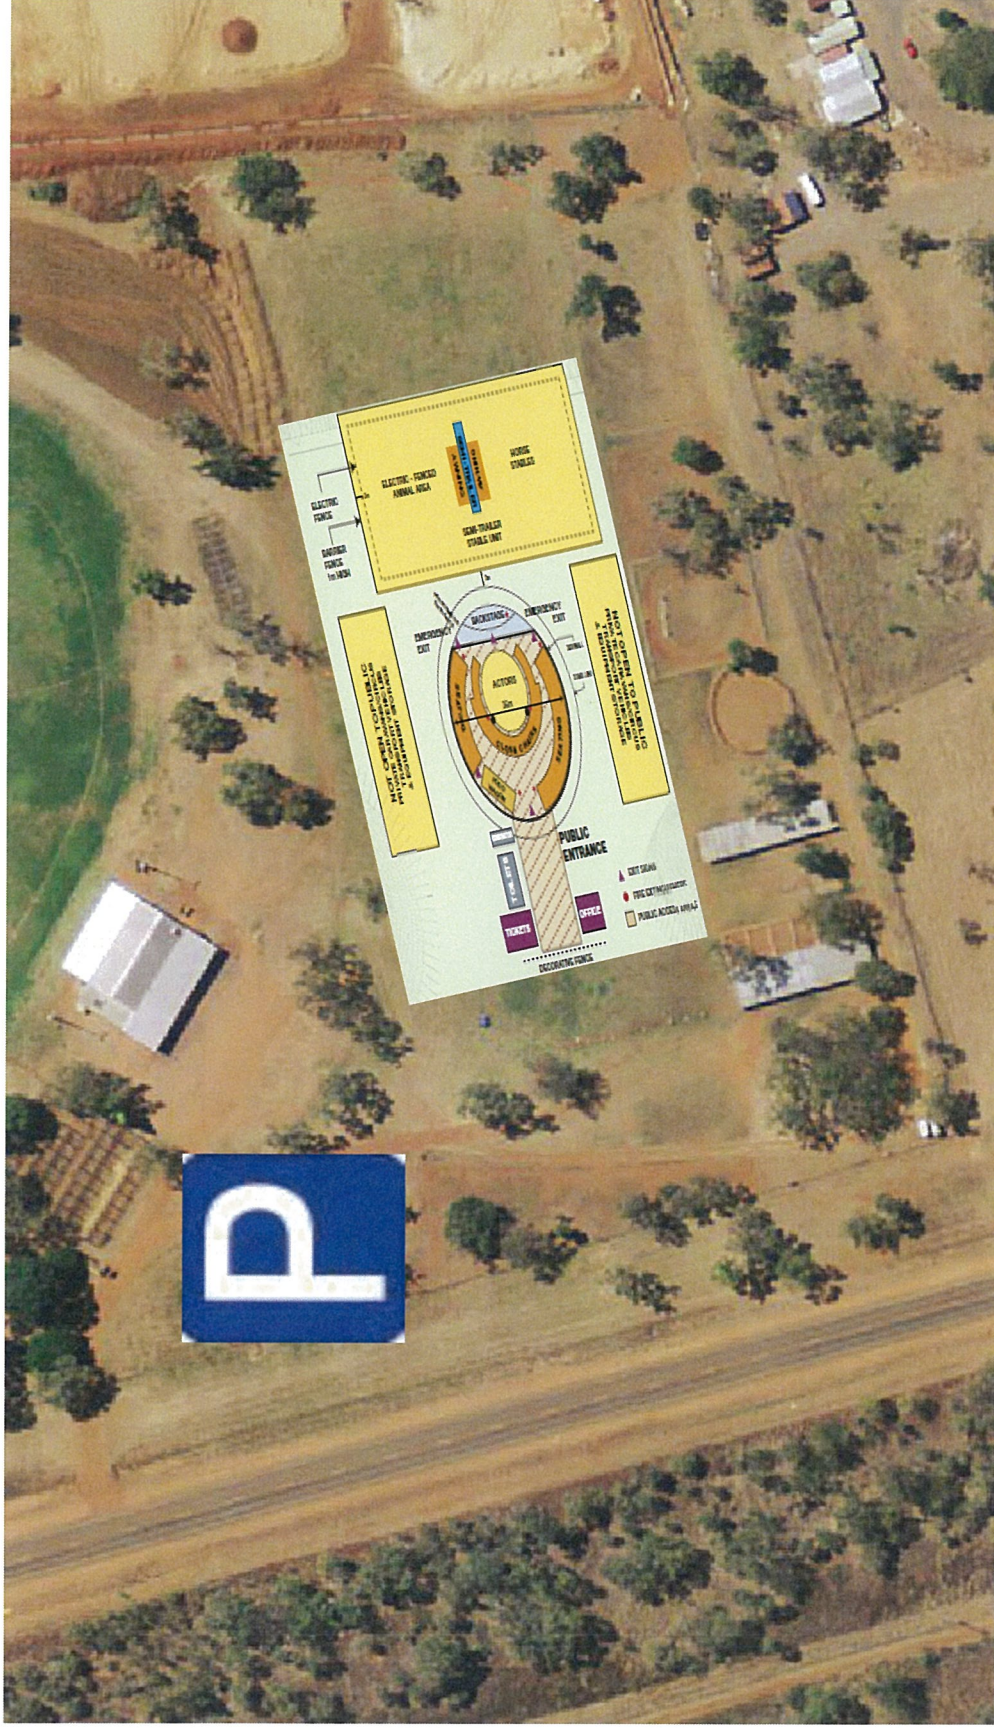

# CIRCUS ROYALE

2016 Layout Plan - 36m 2 Pole Tent - Preconstraint 702 Fabric

**CIRCUS ROYALE SITE PLAN – KUNUNURRA 2017**  
**Kununurra Showgrounds, Polocrosse Ground, KUNUNURRA WA 6743**

**CIRCUS ROYALE SITE PLAN - WYNDHAM 2017**  
**Wyndham Town Oval, Victoria Highway, WYNDHAM WA 6740**