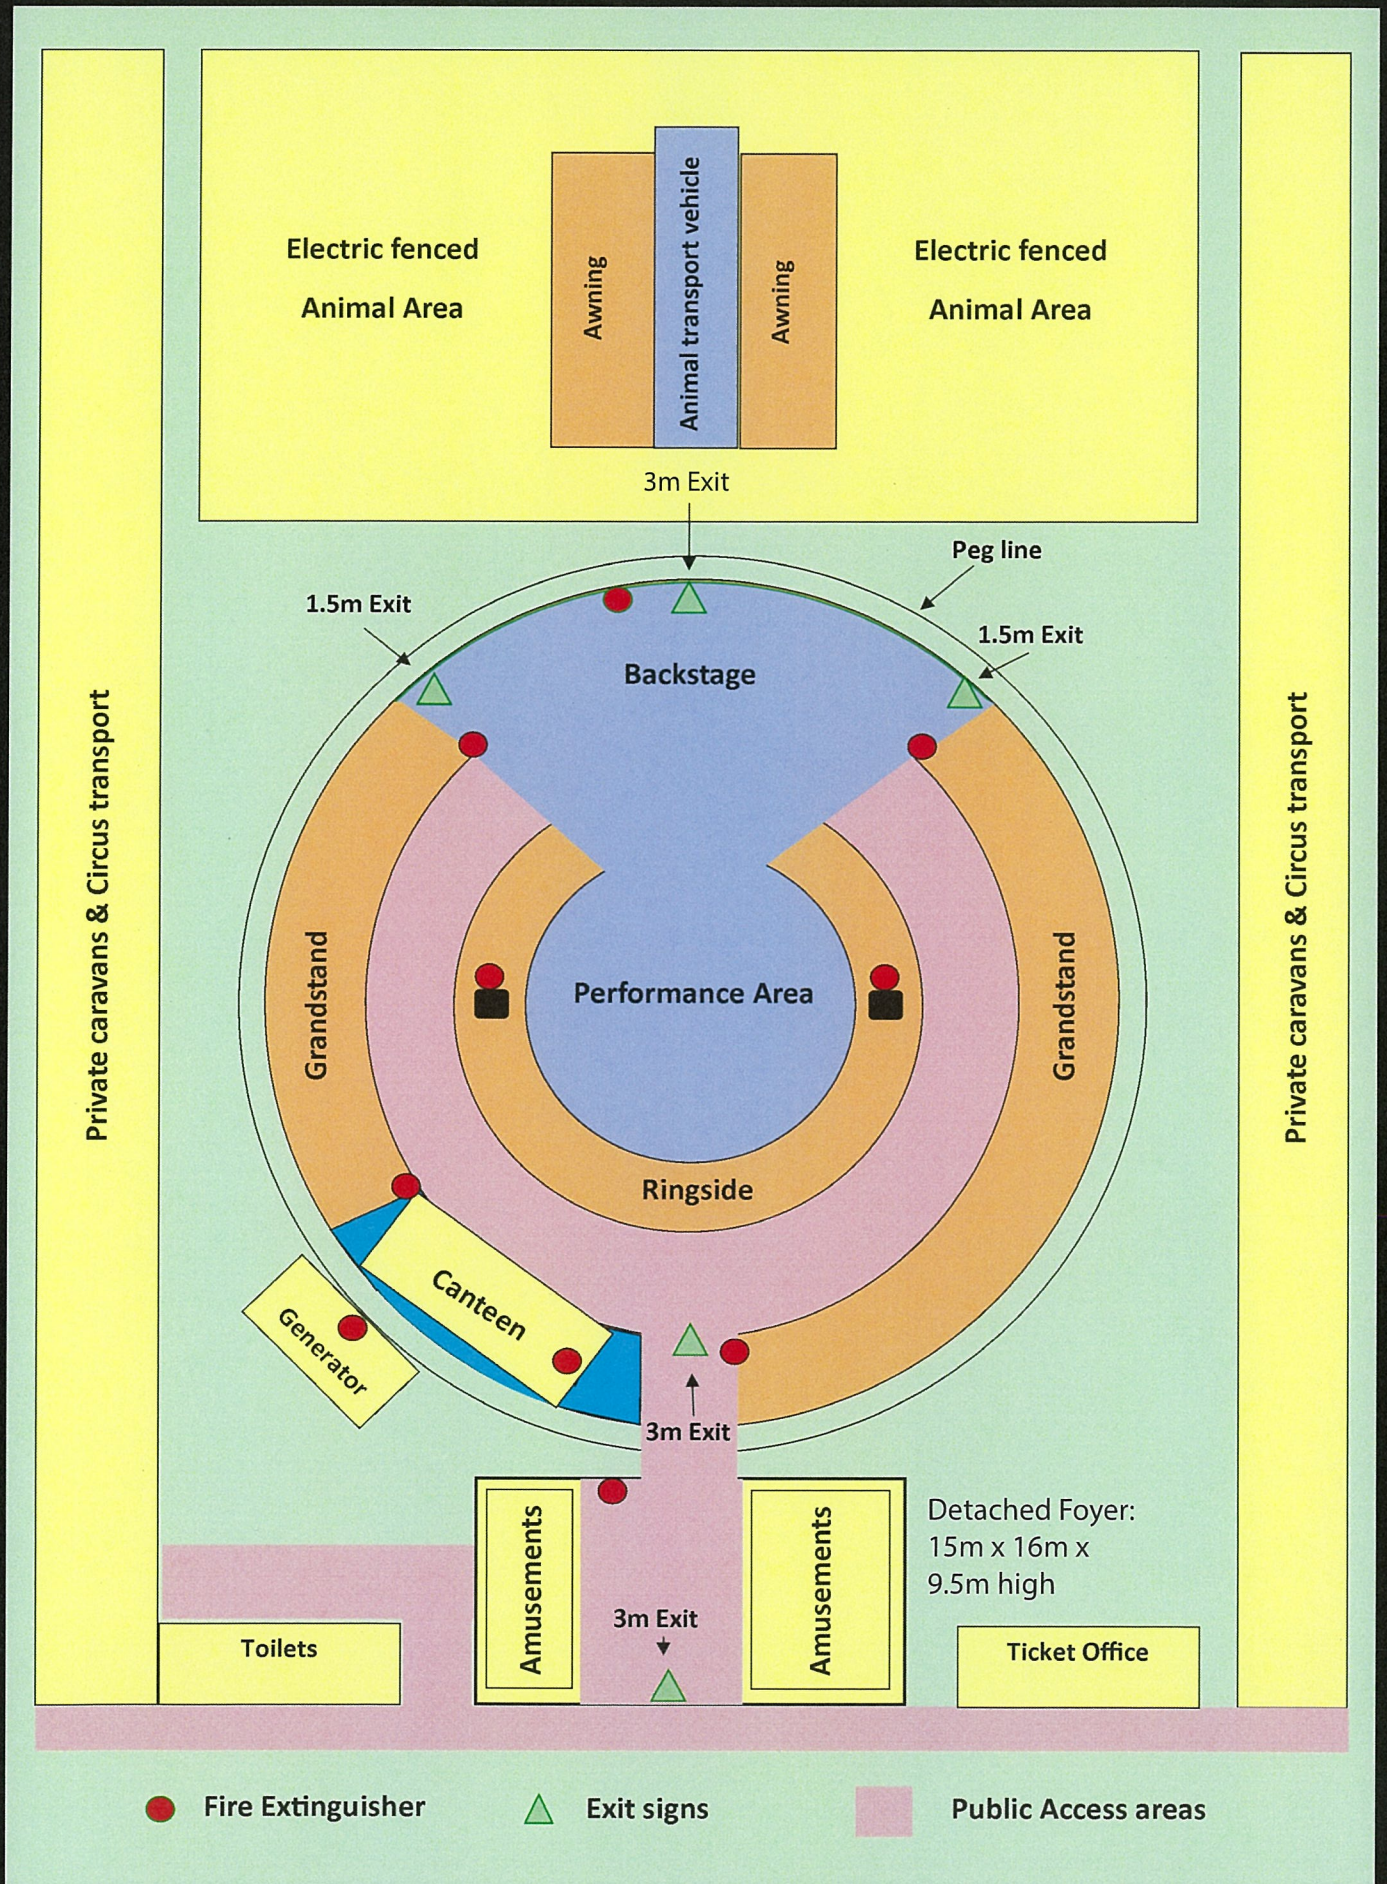

# CIRCUS ROYALE

2016 Layout Plan - 36m 2 Pole Tent - Preconstraint 702 Fabric

**CIRCUS ROYALE SITE PLAN – KUNUNURRA 2017**  
**Kununurra Showgrounds, Polocrosse Ground, KUNUNURRA WA 6743**

**CIRCUS ROYALE SITE PLAN - WYNDHAM 2017**  
**Wyndham Town Oval, Victoria Highway, WYNDHAM WA 6740**